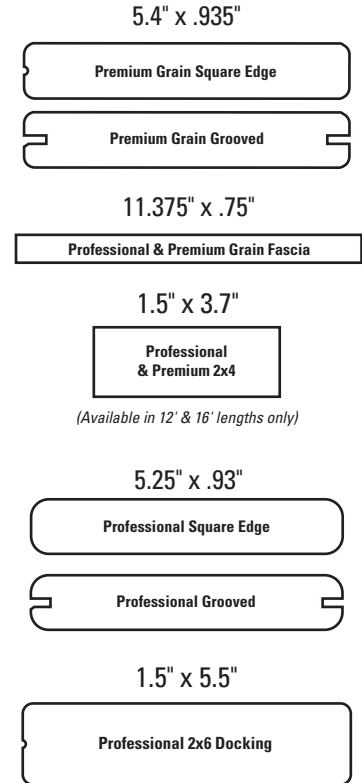

Fiberon Decking & Railing Dimensional Drawings

Decking & Fascia Profiles

Grooved Decking: Available in 12, 16 & 20 foot board lengths.
Square Edge Decking: Available in 20 foot board lengths.

Board Lengths: Available in 12 ft.
Tropics Fascia Size: 6 in. x .75 in.
Professional Fascia Size: 11.375 in. x .75 in.

Professional Railing Profiles

Rail Sections: Available in 6 foot and 8 foot.
Professional Post Sleeves: Available in 48 inch and 108 inch lengths.

Horizon Plus Railing Profiles

Rail Sections: Available in 6 foot and 8 foot.
Horizon Post Sleeves: Available in 48 inch and 108 inch lengths.
Horizon Structural Post: Available in 48 inch lengths.