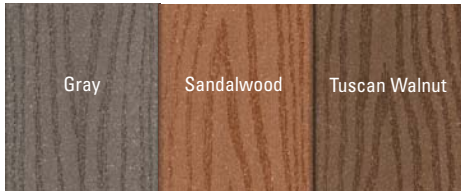

Premium Grain Decking

- No staining or painting
- Rich colors with natural wood graining
- Proven long term performance
- Resistant to termites, splinters and decay
- Durable—backed by a 20-year Limited Warranty