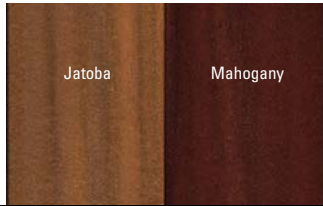

Tropics® Decking

- No staining or painting
- Rich multi-chromatic colors provide exotic appearance of tropical hardwoods
- Resistant to termites, splinters and decay
- Durable—backed by a 20-year Limited Warranty