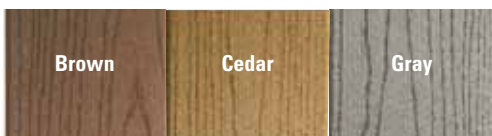

Professional Decking

- No staining or painting
- Three rich color choices to complement your home
- Natural wood graining on both sides reduce cuts and waste and speeds up installation
- Proven long term performance
- Resistant to termites, splinters and decay
- Durable—backed by a 20-year Limited Warranty

2x6 Docking (Gray Only) and 2x4's available