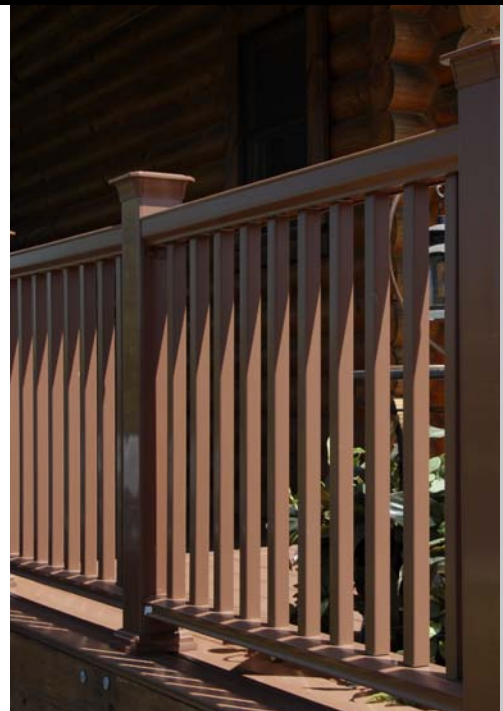

Professional Decking

- No staining or painting
- Three rich color choices to complement your home
- Natural wood graining on both sides reduce cuts and waste and speeds up installation
- Proven long term performance
- Resistant to termites, splinters and decay
- Durable—backed by a 20-year Limited Warranty

2x6 Docking (Gray Only) and 2x4's available

Fiberon Horizon Plus™ Railing

- Low maintenance—super strong, high impact PVC composite
- Mission style railing is available in six colors to complement all Fiberon decking
- Rails and balusters sold separately to customize your rail design:
 - Composite Balusters can be installed in square or diamond pattern
 - Black Round Metal Balusters
 - ClearVisionSystem (CVS) available in white, 6 ft. lengths and 36 inch height
- Top and bottom rail daggers anchor balusters for added stability
- Save up to 80% in assembly time
- Available in 6 ft. and 8 ft. lengths; 36 inch and 42 inch heights (except CVS)
- Stair sections only available in six foot sections and 36 inch height
- Durable—backed by a 20-year Limited Warranty

White

Black

Brick

Slate

Bronze

Sand

Fiberon Inspirations™ Railing

- Low maintenance—super strong, high impact PVC composite
- Easy installation—all hardware hidden
- Available in white with two infill choices to customize your rail design
 - Composite Balusters can be installed in square or diamond pattern
 - Black Metal Balusters
- Top and bottom rail daggers anchor balusters for added stability
- Assembles up to 5 times faster than competitive railing systems
- Available in 6 ft. and 8 ft. lengths; 36 inch and 42 inch heights
- Durable—backed by a 20-year Limited Warranty