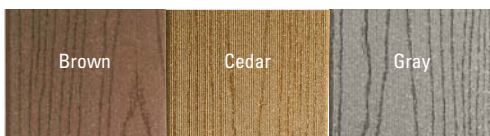

Professional Decking

- No staining or painting
- Three rich color choices to complement your home
- Natural wood graining on both sides reduce cuts and waste and speeds up installation
- Proven long term performance
- Resistant to termites, splinters and decay
- Durable—backed by a 20-year Limited Warranty

2x6 Docking (Gray Only) and 2x4's available