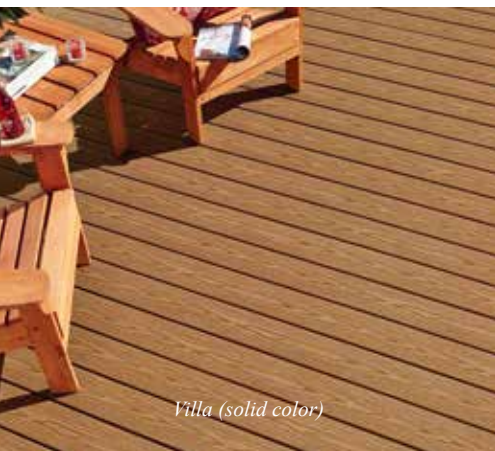

*Good Life Decking: Cabin (solid color)
Horizon Mission Railing: White with White Square Balusters*

Backed by the industry's first
Stain and Fade Warranty

Actual products may vary from colors shown.

fiberon
Good Life™
Low Maintenance Composite Decking

Line Fastener

Butt Joint Fastener

End Clip Fastener

Deck Spacer Tool

Quickly and accurately spaces deck boards during installation to allow for seasonal gapping, drainage and air flow

Villa (solid color)

Cabin (solid color)

Cottage (solid color)

Proud member of

Beautiful outdoor living, built for Life®